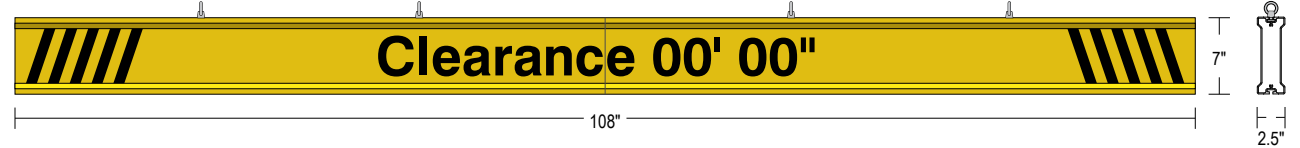

#### DIMENSIONS

7" H x 108" W x 2.5" D (est. 30.29 lbs)

#### CONSTRUCTION

Faces: Single Faced Sign

Finish: Traffic Yellow

Graphic: Vinyl applied graphic

I-Bar: Modular, extruded aluminum bar with end caps and EasyGlide Adjustable Eyebolts per section for top mounting.

## Product View

NOTE: Sign image may not exactly represent the finished product. For illustration purposes only.