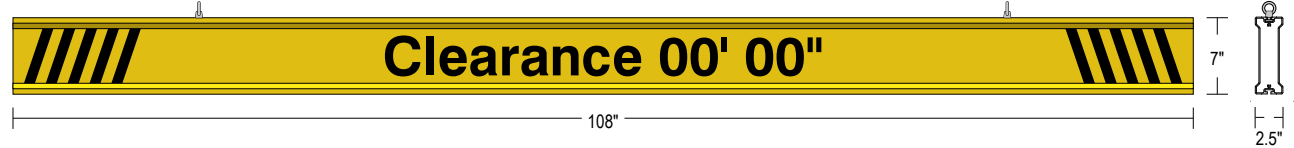

PRODUCT ID: 65896

Non-illuminated Bar Continuous

MODEL

IBAR-C7108K-604

DIMENSIONS

7" H x 108" W x 2.5" D (est. 25.745 lbs)

CLASS

Class: IBAR Series

CONSTRUCTION

Faces: Single Faced Sign

Finish: Traffic Yellow

Graphic: Vinyl applied graphic

I-Bar: Continuous extruded aluminum bar with end caps and EasyGlide Adjustable Eyebolts for mounting.

MESSAGE

Color: Black reflective vinyl (7803)

Font: Swiss 721 Bold BT

Sign Messages: See message table below

Product View

NOTE: Sign image may not exactly represent the finished product. For illustration purposes only.

MESSAGE	LED/COLOR	HEIGHT	AMPS
---------	-----------	--------	------