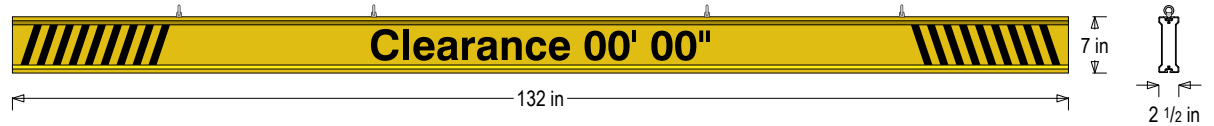

PRODUCT ID: 65869

Non-illuminated Bar Continuous

MODEL

IBAR-C7132K-604

DIMENSIONS

7" H x 132" W x 2.5" D (est. 31.2 lbs)

CLASS

Class: IBAR Series

CONSTRUCTION

Faces: Single Faced Sign

Finish: Traffic Yellow

Graphic: Vinyl applied graphic

I-Bar: Continuous extruded aluminum bar with end caps and EasyGlide Adjustable Eyebolts for mounting.

MESSAGE

Color: Black reflective vinyl (7803)

Font: Swiss 721 Bold BT

Sign Messages: See message table below

Product View

NOTE: Sign image may not exactly represent the finished product. For illustration purposes only.