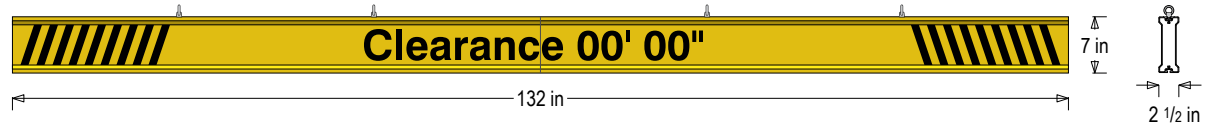

CONSTRUCTION

Faces: Single Faced Sign

Finish: Traffic Yellow

Graphic: Vinyl applied graphic

I-Bar: Modular, extruded aluminum bar with end caps and EasyGlide Adjustable Eyebolts per section for top mounting.

MESSAGE

Color: Black reflective vinyl (7803)

Font: Swiss 721 Bold BT

Sign Messages: See message table below

Product View

NOTE: Sign image may not exactly represent the finished product. For illustration purposes only.

MESSAGE	LED/COLOR	HEIGHT	AMPS
---------	-----------	--------	------

Clearance 00' 00"	Black Reflective Vinyl	3.75"	
-------------------	------------------------	-------	--

NOTE: Above messages are independently controlled.