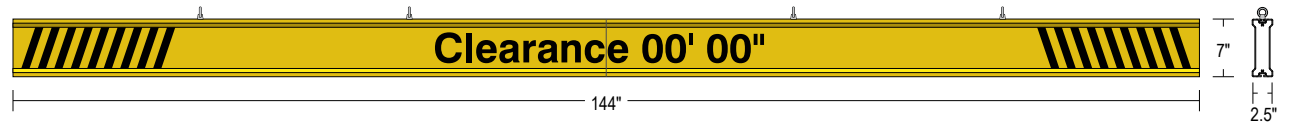

PRODUCT ID: 65860

Non-illuminated Bar Modular

MODEL

IBAR-M7144K-604

DIMENSIONS

7" H x 144" W x 2.5" D (est. 38.54 lbs)

CLASS

Class: IBAR Series

CONSTRUCTION

Faces: Single Faced Sign

Finish: Traffic Yellow

Graphic: Vinyl applied graphic

I-Bar: Modular, extruded aluminum bar with end caps and EasyGlide Adjustable Eyebolts per section for top mounting.

MESSAGE

Color: Black reflective vinyl (7803)

Font: Swiss 721 Bold BT

Sign Messages: See message table below

Product View

NOTE: Sign image may not exactly represent the finished product. For illustration purposes only.

MESSAGE	LED/COLOR	HEIGHT	AMPS
---------	-----------	--------	------

Clearance 00' 00"	Black Reflective Vinyl	3.75"	
-------------------	------------------------	-------	--

NOTE: Above messages are independently controlled.