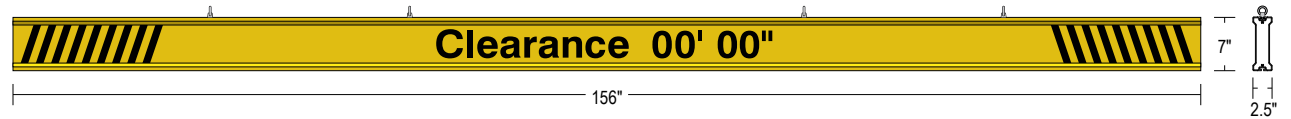

PRODUCT ID: 65835

Non-illuminated Bar Continuous

MODEL

IBAR-C7156K-604

DIMENSIONS

7" H x 156" W x 2.5" D (est. 36.655 lbs)

CLASS

Class: IBAR Series

CONSTRUCTION

Faces: Single Faced Sign

Finish: Traffic Yellow

Graphic: Vinyl applied graphic

I-Bar: Continuous extruded aluminum bar with end caps and EasyGlide Adjustable Eyebolts for mounting.

MESSAGE

Color: Black reflective vinyl (7803)

Font: Swiss 721 Bold BT

Sign Messages: See message table below

Product View

NOTE: Sign image may not exactly represent the finished product. For illustration purposes only.