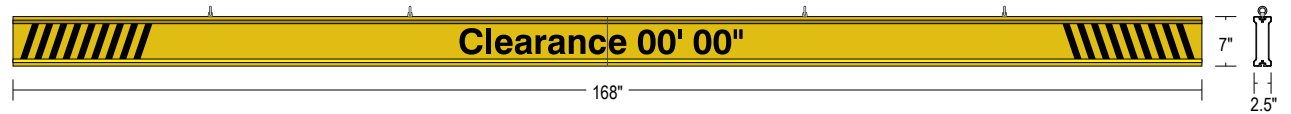

PRODUCT ID: 65834

Non-illuminated Bar Modular

MODEL

IBAR-M7168K-604

DIMENSIONS

7" H x 168" W x 2.5" D (est. 44.34 lbs)

CLASS

Class: IBAR Series

CONSTRUCTION

Faces: Single Faced Sign

Finish: Traffic Yellow

Graphic: Vinyl applied graphic

I-Bar: Modular, extruded aluminum bar with end caps and EasyGlide Adjustable Eyebolts per section for top mounting.

MESSAGE

Color: Black reflective vinyl (7803)

Font: Swiss 721 Bold BT

Sign Messages: See message table below

Product View

NOTE: Sign image may not exactly represent the finished product. For illustration purposes only.

MESSAGE	LED/COLOR	HEIGHT	AMPS
---------	-----------	--------	------

Clearance 00' 00"	Black Reflective Vinyl	3.75"	
-------------------	------------------------	-------	--

NOTE: Above messages are independently controlled.