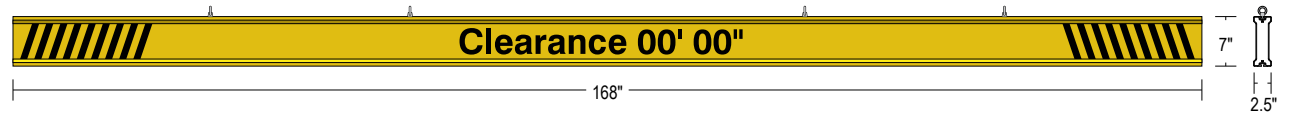

PRODUCT ID: 65833

Non-illuminated Bar Continuous

MODEL

IBAR-C7168K-604

DIMENSIONS

7" H x 168" W x 2.5" D (est. 39.382 lbs)

CLASS

Class: IBAR Series

CONSTRUCTION

Faces: Single Faced Sign

Finish: Traffic Yellow

Graphic: Vinyl applied graphic

I-Bar: Continuous extruded aluminum bar with end caps and EasyGlide Adjustable Eyebolts for mounting.

MESSAGE

Color: Black reflective vinyl (7803)

Font: Swiss 721 Bold BT

Sign Messages: See message table below

Product View

NOTE: Sign image may not exactly represent the finished product. For illustration purposes only.