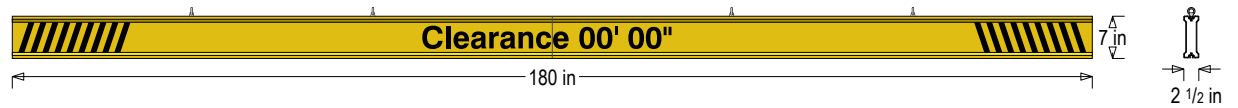

CONSTRUCTION

Faces: Single Faced Sign

Finish: Traffic Yellow

Graphic: Vinyl applied graphic

I-Bar: Modular, extruded aluminum bar with end caps and EasyGlide Adjustable Eyebolts per section for top mounting.

MESSAGE

Color: Black reflective vinyl (7803)

Font: Swiss 721 Bold BT

Sign Messages: See message table below

Product View

NOTE: Sign image may not exactly represent the finished product. For illustration purposes only.

MESSAGE	LED/COLOR	HEIGHT	AMPS
---------	-----------	--------	------

Clearance 00' 00"	Black Reflective Vinyl	3.75"	
-------------------	------------------------	-------	--

NOTE: Above messages are independently controlled.