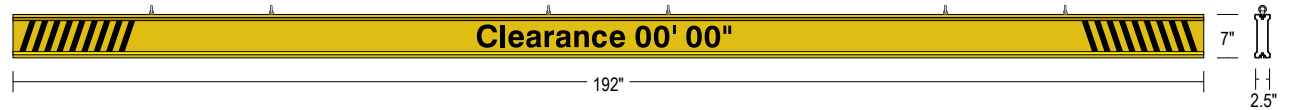

PRODUCT ID: 65829

Non-illuminated Bar Continuous

MODEL

IBAR-C7192K-604

DIMENSIONS

7" H x 192" W x 2.5" D (est. 44.836 lbs)

CLASS

Class: IBAR Series

CONSTRUCTION

Faces: Single Faced Sign

Finish: Traffic Yellow

Graphic: Vinyl applied graphic

I-Bar: Continuous extruded aluminum bar with end caps and EasyGlide Adjustable Eyebolts for mounting.

MESSAGE

Color: Black reflective vinyl (7803)

Font: Swiss 721 Bold BT

Sign Messages: See message table below

Product View

NOTE: Sign image may not exactly represent the finished product. For illustration purposes only.