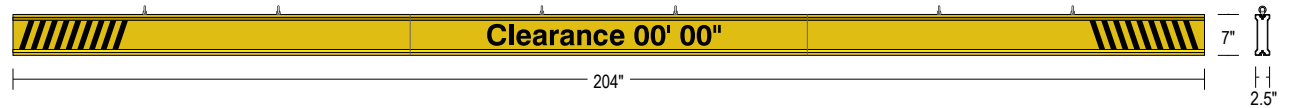

PRODUCT ID: 65827

Non-illuminated Bar Modular

MODEL

IBAR-M7204K-604

DIMENSIONS

7" H x 204" W x 2.5" D (est. 57.53 lbs)

CLASS

Class: IBAR Series

CONSTRUCTION

Faces: Single Faced Sign

Finish: Traffic Yellow

Graphic: Vinyl applied graphic

I-Bar: Modular, extruded aluminum bar with end caps and EasyGlide Adjustable Eyebolts per section for top mounting.

MESSAGE

Color: Black reflective vinyl (7803)

Font: Swiss 721 Bold BT

Sign Messages: See message table below

Product View

NOTE: Sign image may not exactly represent the finished product. For illustration purposes only.