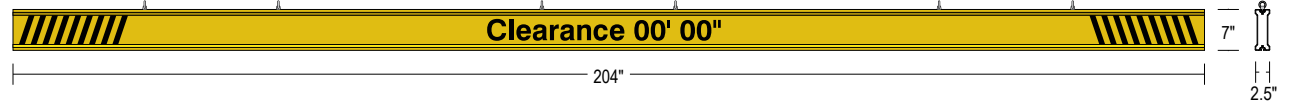

PRODUCT ID: 65826

Non-illuminated Bar Continuous

MODEL

IBAR-C7204K-604

DIMENSIONS

7" H x 204" W x 2.5" D (est. 47.564 lbs)

CLASS

Class: IBAR Series

CONSTRUCTION

Faces: Single Faced Sign

Finish: Traffic Yellow

Graphic: Vinyl applied graphic

I-Bar: Continuous extruded aluminum bar with end caps and EasyGlide Adjustable Eyebolts for mounting.

MESSAGE

Color: Black reflective vinyl (7803)

Font: Swiss 721 Bold BT

Sign Messages: See message table below

Product View

NOTE: Sign image may not exactly represent the finished product. For illustration purposes only.