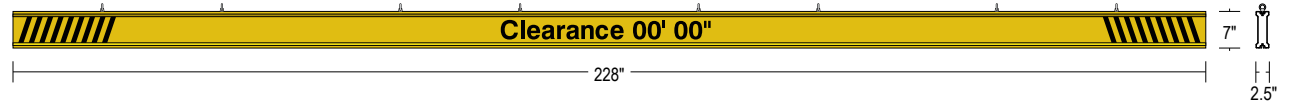

PRODUCT ID: 65822

Non-illuminated Bar Continuous

MODEL

IBAR-C7228K-604

DIMENSIONS

7" H x 228" W x 2.5" D (est. 53.018 lbs)

CLASS

Class: IBAR Series

CONSTRUCTION

Faces: Single Faced Sign

Finish: Traffic Yellow

Graphic: Vinyl applied graphic

I-Bar: Continuous extruded aluminum bar with end caps and EasyGlide Adjustable Eyebolts for mounting.

MESSAGE

Color: Black reflective vinyl (7803)

Font: Swiss 721 Bold BT

Sign Messages: See message table below

Product View

NOTE: Sign image may not exactly represent the finished product. For illustration purposes only.