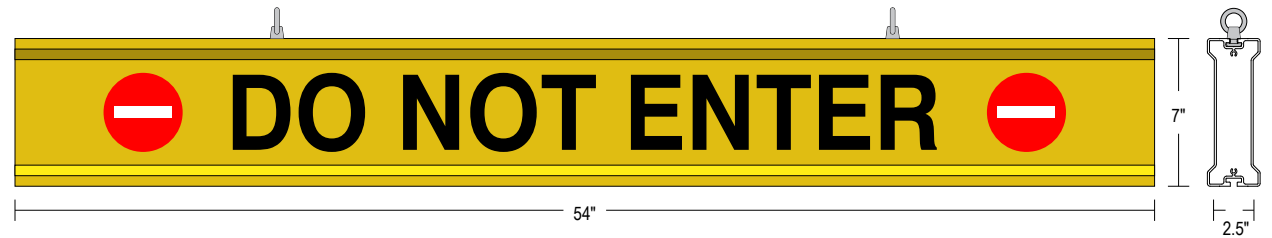

PRODUCT ID: 65819

Non-illuminated Bar Continuous

MODEL

IBAR-C754KRW-813

DIMENSIONS

7" H x 54" W x 2.5" D (est. 22.6 lbs)

CLASS

Class: IBAR Series

CONSTRUCTION

Faces: Single Faced Sign

Finish: Traffic Yellow

Graphic: Vinyl applied graphic

I-Bar: Continuous extruded aluminum bar with end caps and EasyGlide Adjustable Eyebolts for mounting.

MESSAGE

Color: Refer to message table (Black, Red and White Reflective Vinyl)

Font: Swiss 721 Bold BT

Sign Messages: See message table below

Product View

NOTE: Sign image may not exactly represent the finished product. For illustration purposes only.

MESSAGE

LED/COLOR

HEIGHT

AMPS