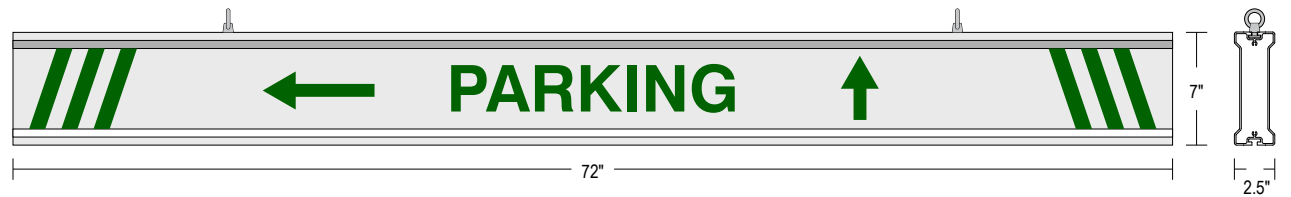

PRODUCT ID: 65816

Non-illuminated Bar Continuous

MODEL

IBAR-C772G-H001

DIMENSIONS

7" H x 72" W x 2.5" D (est. 22.6 lbs)

CLASS

Class: IBAR Series

CONSTRUCTION

Faces: Single Faced Sign

Finish: Other (White)

Graphic: Vinyl applied graphic

I-Bar: Continuous extruded aluminum bar with end caps and EasyGlide Adjustable Eyebolts for mounting.

MESSAGE

Color: Refer to message table (Green Reflective)

Font: Swiss 721 Bold BT

Sign Messages: See message table below

Product View

NOTE: Sign image may not exactly represent the finished product. For illustration purposes only.