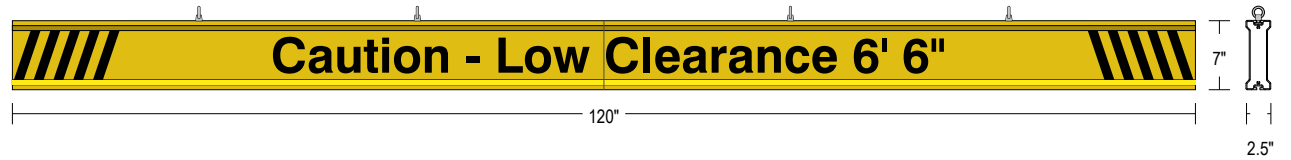

CONSTRUCTION

Faces: Single Faced Sign

Finish: Traffic Yellow

Graphic: Vinyl applied graphic

I-Bar: Modular, extruded aluminum bar with end caps and EasyGlide Adjustable Eyebolts per section for top mounting.

MESSAGE

Color: Black reflective vinyl (7803)

Font: Swiss 721 Bold BT

Sign Messages: See message table below

Product View

NOTE: Sign image may not exactly represent the finished product. For illustration purposes only.