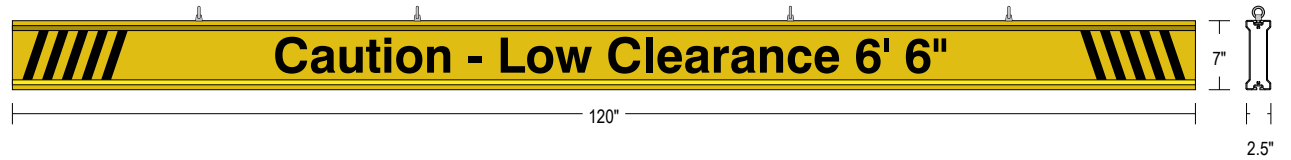

PRODUCT ID: 65811

Non-illuminated Bar Continuous

MODEL

IBAR-C7120K-J393

DIMENSIONS

7" H x 120" W x 2.5" D (est. 33.74 lbs)

CLASS

Class: IBAR Series

CONSTRUCTION

Faces: Single Faced Sign

Finish: Traffic Yellow

Graphic: Vinyl applied graphic

I-Bar: Continuous extruded aluminum bar with end caps and EasyGlide Adjustable Eyebolts for mounting.

MESSAGE

Color: Black reflective vinyl (7803)

Font: Swiss 721 Bold BT

Sign Messages: See message table below

Product View

NOTE: Sign image may not exactly represent the finished product. For illustration purposes only.

MESSAGE

LED/COLOR

HEIGHT

AMPS