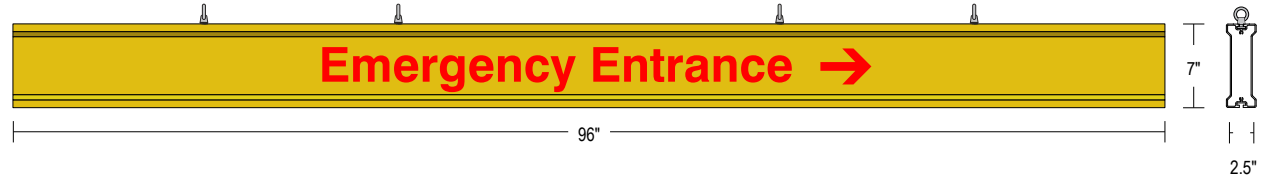

### DIMENSIONS

7" H x 96" W x 2.5" D (est. 22.6 lbs)

### CONSTRUCTION

Faces: Single Faced Sign

Finish: Traffic Yellow

Graphic: Vinyl applied graphic

I-Bar: Continuous extruded aluminum bar with end caps and EasyGlide Adjustable Eyebolts for mounting.

### MESSAGE

Color: Refer to message table (Red Reflective Vinyl)

Font: Swiss 721 Bold BT

Sign Messages: See message table below

## Product View

NOTE: Sign image may not exactly represent the finished product. For illustration purposes only.