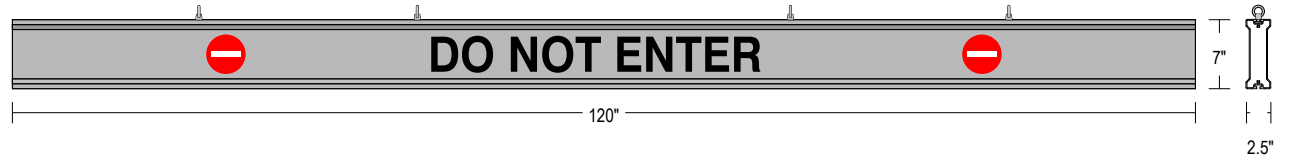

PRODUCT ID: 65805

Non-illuminated Bar Continuous

MODEL

IBAR-C7120KRW-813

DIMENSIONS

7" H x 120" W x 2.5" D (est. 28.473 lbs)

CLASS

Class: IBAR Series

CONSTRUCTION

Faces: Single Faced Sign

Finish: Brushed Aluminum

Graphic: Vinyl applied graphic

I-Bar: Continuous extruded aluminum bar with end caps and EasyGlide Adjustable Eyebolts for mounting.

MESSAGE

Color: Black reflective vinyl (7803)

Font: Swiss 721 Bold BT

Sign Messages: See message table below

Product View

NOTE: Sign image may not exactly represent the finished product. For illustration purposes only.