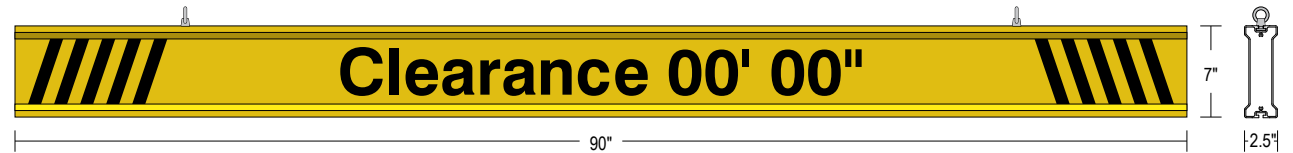

PRODUCT ID: 65800

Non-illuminated Bar Continuous

MODEL

IBAR-C790K-604

DIMENSIONS

7" H x 90" W x 2.5" D (est. 23.557 lbs)

CLASS

Class: IBAR Series

CONSTRUCTION

Faces: Single Faced Sign

Finish: Traffic Yellow

Graphic: Vinyl applied graphic

I-Bar: Continuous extruded aluminum bar with end caps and EasyGlide Adjustable Eyebolts for mounting.

MESSAGE

Color: Black reflective vinyl (7803)

Font: Swiss 721 Bold BT

Sign Messages: See message table below

MESSAGE	LED/COLOR	HEIGHT	AMPS
---------	-----------	--------	------

Clearance 00' 00"	Black Reflective vinyl	3.75"	
-------------------	------------------------	-------	--

Directional
Systems

Product View

NOTE: Sign image may not exactly represent the finished product. For illustration purposes only.

I-Bar Detail