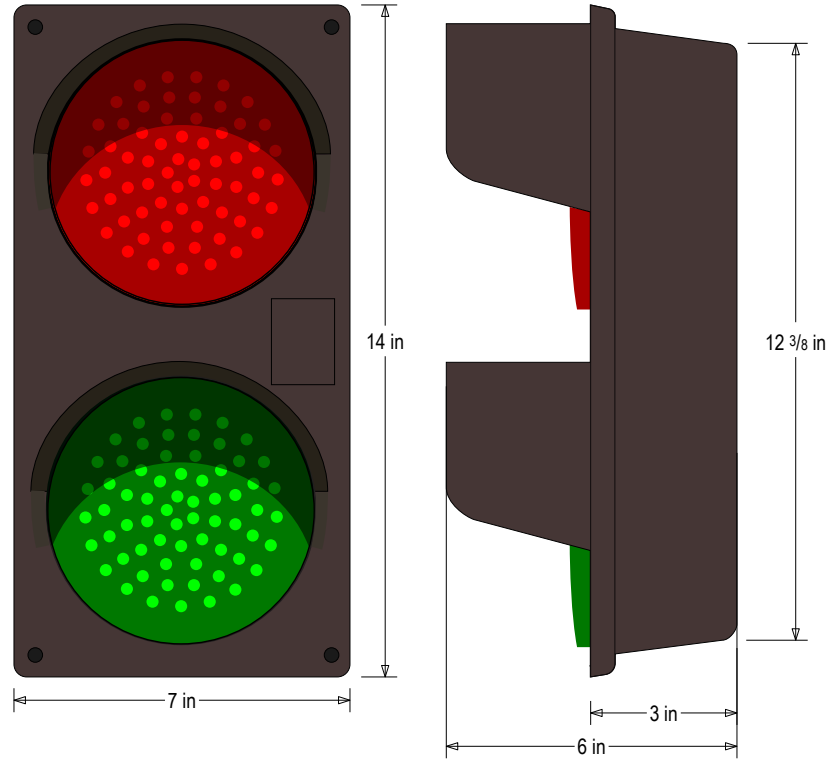

PRODUCT ID: 50937
LED Traffic Controller

MODEL
TCILV-RG/120-277VAC

DIMENSIONS
14" H x 7" W x 6" D (est. 3.409 lbs)

CLASS
Class: TCIL Series

CLASS
Control Method: Switch (not included) or external relay.

CONSTRUCTION
Cabinet: Injection molded impact resistant polycarbonate housing and hood
Faces: Single Faced Sign
Finish: Duranodic Bronze
Lens: Left or Top: Red Impact resistant tinted Lexan®
Lens: Right or Bottom: Green Impact resistant tinted Lexan®

ELECTRICAL
Flashing: Not Included
Input Voltage: 120-277 VAC
UL/cUL Listed: Listed for wet locations

MESSAGE
Illumination: Super bright direct-view LEDs on replaceable circuit board.
Sign Messages: See message table below

MESSAGE	LED/COLOR	HEIGHT	AMPS
Red Indicator Dot	Red Wide Angle LED	4.0"	0.036-0.015
Green Indicator Dot	Green Wide Angle LED	4.0"	0.057-0.025

NOTE: Above messages are independently controlled.

Directional Systems
2201 W 50th St.
Erie, PA 16509
Phone: (877) 827-8296
Fax: (877) 827-8291
Email: sales@directionalsystems.com
Website: www.directionalsystems.com

Product View

NOTE: Sign image may not exactly represent the finished product. For illustration purposes only.

Sample Display Options