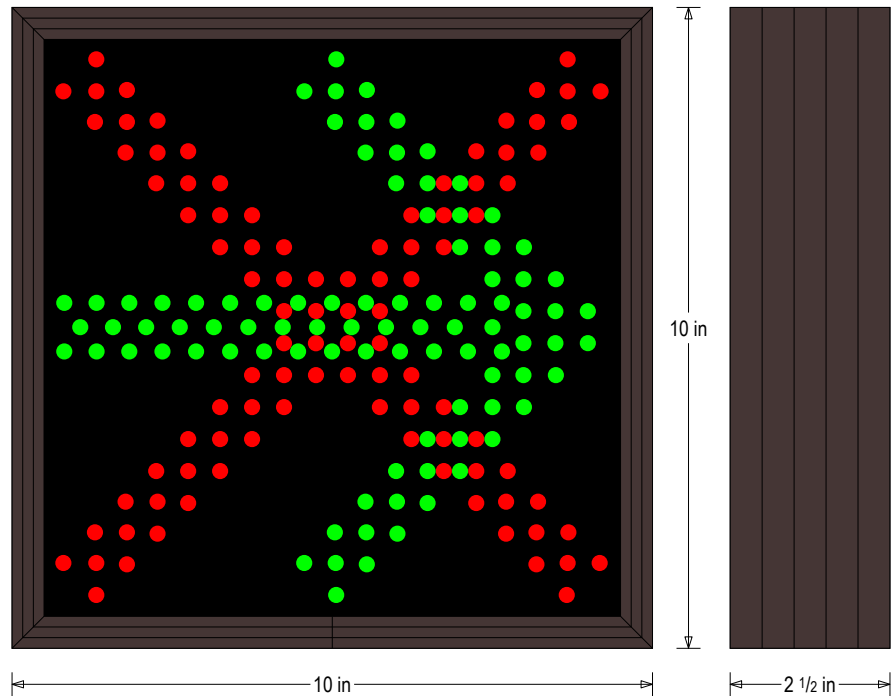

PRODUCT ID: 49035

Outdoor Blank-out LED Direct-view Sign

MODEL

TCL1010RG-B738TS/12-24VDC

DIMENSIONS

10" H x 10" W x 2.5" D (est. 3.495 lbs)

CLASS

CLASS: TCL Series

Control Method: Switch (not included) or external relay.

CONSTRUCTION

Back Construction: 0.050" Lift-n-Shift Back

Cabinet: 1-piece, corrosion resistant, extruded aluminum frame, 2.5" deep.

Face Material: 1/8" impact resistant, smoke-tinted polycarbonate (5109)

Faces: Single Faced Sign

Finish: Duranodic Bronze

Mounting Channel: None

ELECTRICAL

Flashing: Not Included

Input Voltage: 12-24 VDC

Photodimming: None

UL/cUL Listed: Listed for wet locations

MESSAGE

Illumination: Super bright direct view LEDs. Message blanks out when off.

Sign Messages: See message table below

MESSAGE	LED/COLOR	HEIGHT	AMPS
X	Red Wide Angle LED	8.375"	0.480-0.240
Right Arrow	Green Wide Angle LED	8.375"	0.747-0.373

NOTE: Above messages are independently controlled.

Directional Systems

2201 W 50th St.

Erie, PA 16509

Phone: (877) 827-8296

Fax: (877) 827-8291

Email: sales@directionalsystems.com

Website: www.directionalsystems.com

Product View

NOTE: Sign image may not exactly represent the finished product. For illustration purposes only.