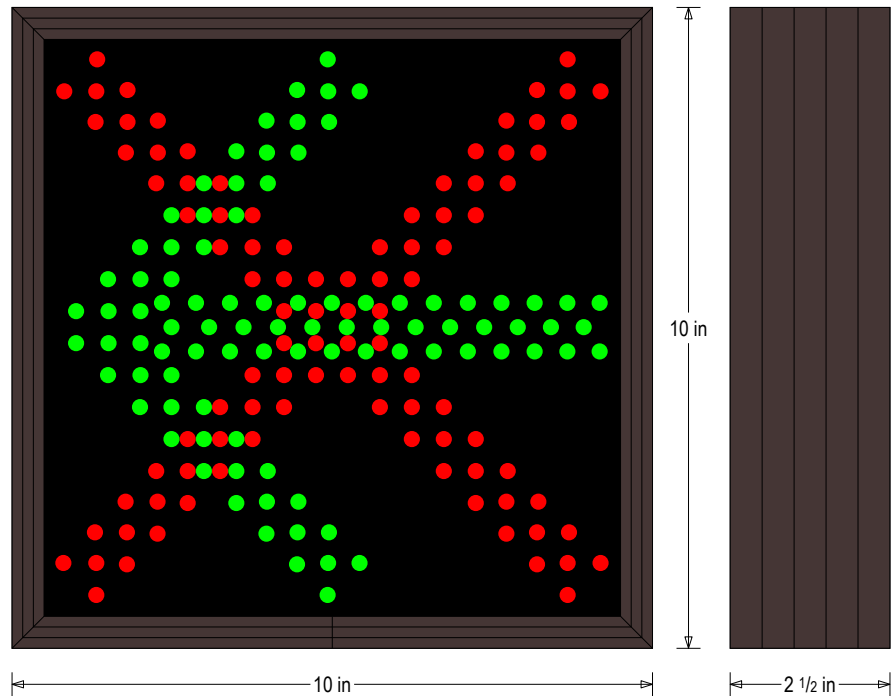

PRODUCT ID: 49031

Outdoor Blank-out LED Direct-view Sign

MODEL

TCL1010RG-B472TS/120-277VAC

DIMENSIONS

10" H x 10" W x 2.5" D (est. 3.298 lbs)

CLASS

CLASS: TCL Series

Control Method: Switch (not included) or external relay.

CONSTRUCTION

Back Construction: 0.050" Lift-n-Shift Back

Cabinet: 1-piece, corrosion resistant, extruded aluminum frame, 2.5" deep.

Face Material: 1/8" impact resistant, smoke-tinted polycarbonate (5109)

Faces: Single Faced Sign

Finish: Duranodic Bronze

Mounting Channel: None

ELECTRICAL

Flashing: Not Included

Input Voltage: 120-277 VAC

Photodimming: None

UL/cUL Listed: Listed for wet locations

MESSAGE

Illumination: Super bright direct view LEDs. Message blanks out when off.

Sign Messages: See message table below

MESSAGE	LED/COLOR	HEIGHT	AMPS
X	Red Wide Angle LED	8.375"	0.048-0.021
Left Arrow	Green Wide Angle LED	8.375"	0.075-0.032

NOTE: Above messages are independently controlled.

Directional Systems

2201 W 50th St.

Erie, PA 16509

Phone: (877) 827-8296

Fax: (877) 827-8291

Email: sales@directionalsystems.com

Website: www.directionalsystems.com

Product View

NOTE: Sign image may not exactly represent the finished product. For illustration purposes only.