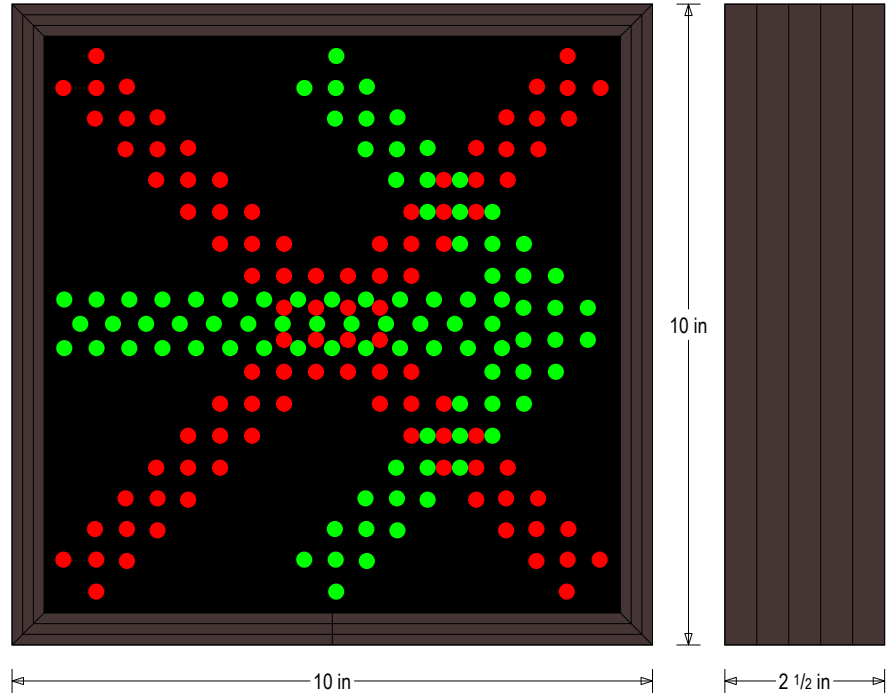

PRODUCT ID: 48869

Outdoor Blank-out LED Direct-view Sign

MODEL

TCL1010RG-B738TS/120-277VAC

DIMENSIONS

10" H x 10" W x 2.5" D (est. 3.298 lbs)

CLASS

CLASS: TCL Series

Control Method: Switch (not included) or external relay.

CONSTRUCTION

Back Construction: 0.050" Lift-n-Shift Back

Cabinet: 1-piece, corrosion resistant, extruded aluminum frame, 2.5" deep.

Face Material: 1/8" impact resistant, smoke-tinted polycarbonate (5109)

Faces: Single Faced Sign

Finish: Duranodic Bronze

Mounting Channel: None

ELECTRICAL

Flashing: Not Included

Input Voltage: 120-277 VAC

Photodimming: None

UL/cUL Listed: Listed for wet locations

MESSAGE

Illumination: Super bright direct view LEDs. Message blanks out when off.

Sign Messages: See message table below

MESSAGE	LED/COLOR	HEIGHT	AMPS
X	Red Wide Angle LED	8.375"	0.048-0.021
Right Arrow	Green Wide Angle LED	8.375"	0.075-0.032

NOTE: Above messages are independently controlled.

Directional Systems

2201 W 50th St.

Erie, PA 16509

Phone: (877) 827-8296

Fax: (877) 827-8291

Email: sales@directionalsystems.com

Website: www.directionalsystems.com

Product View

NOTE: Sign image may not exactly represent the finished product. For illustration purposes only.