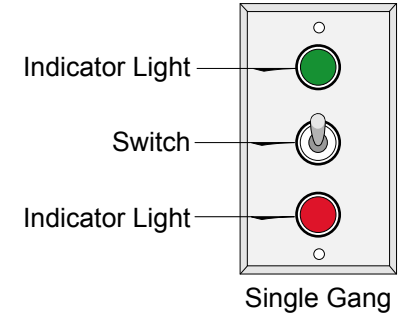

#### CONSTRUCTION

**Finish:** Switch plate brushed stainless steel

**Switch:** Switch with indicator lights

**Switch plate:** Stamped stainless steel pre-punched for switch(es) and indicator light(s)

## Product View

NOTE: Sign image may not exactly represent the finished product. For illustration purposes only.

### Schematic View