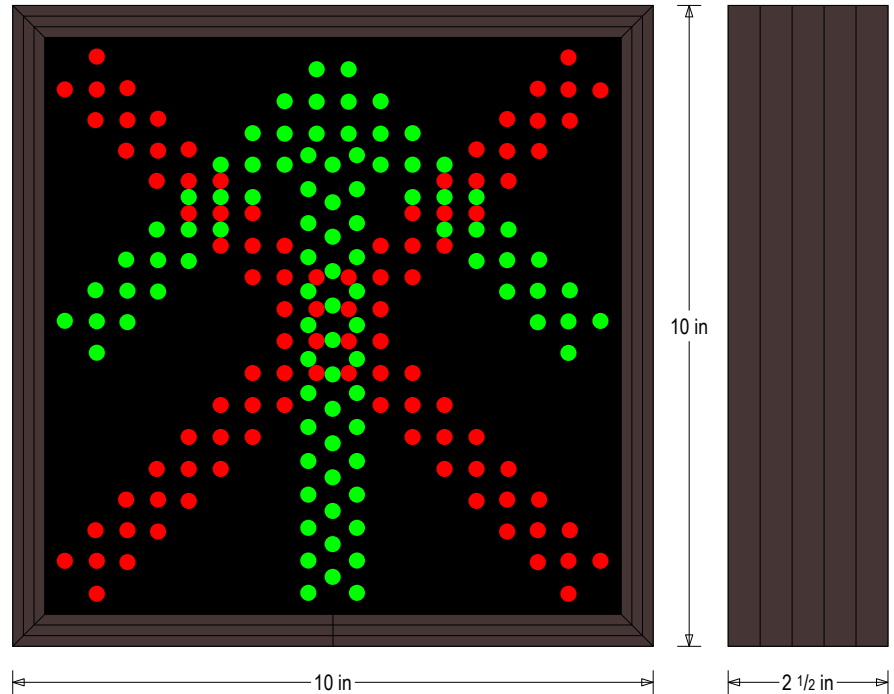

PRODUCT ID: 47642

Outdoor Blank-out LED Direct-view Sign

MODEL

TCL1010RG-I904TS/120-277VAC

DIMENSIONS

10" H x 10" W x 2.5" D (est. 3.298 lbs)

CLASS

CLASS: TCL Series

Control Method: Switch (not included) or external relay.

CONSTRUCTION

Back Construction: 0.050" Lift-n-Shift Back

Cabinet: 1-piece, corrosion resistant, extruded aluminum frame, 2.5" deep.

Face Material: 1/8" impact resistant, smoke-tinted polycarbonate (5109)

Faces: Single Faced Sign

Finish: Duranodic Bronze

Mounting Channel: None

ELECTRICAL

Flashing: Not Included

Input Voltage: 120-277 VAC

Photodimming: None

UL/cUL Listed: Listed for wet locations

MESSAGE

Illumination: Super bright direct view LEDs. Message blanks out when off.

Sign Messages: See message table below

MESSAGE	LED/COLOR	HEIGHT	AMPS
X	Red Wide Angle LED	8.375"	0.048-0.021
Up Arrow	Green Wide Angle LED	8.125"	0.075-0.032

NOTE: Above messages are independently controlled.

Directional Systems

2201 W 50th St.

Erie, PA 16509

Phone: (877) 827-8296

Fax: (877) 827-8291

Email: sales@directionalsystems.com

Website: www.directionalsystems.com

Product View

NOTE: Sign image may not exactly represent the finished product. For illustration purposes only.