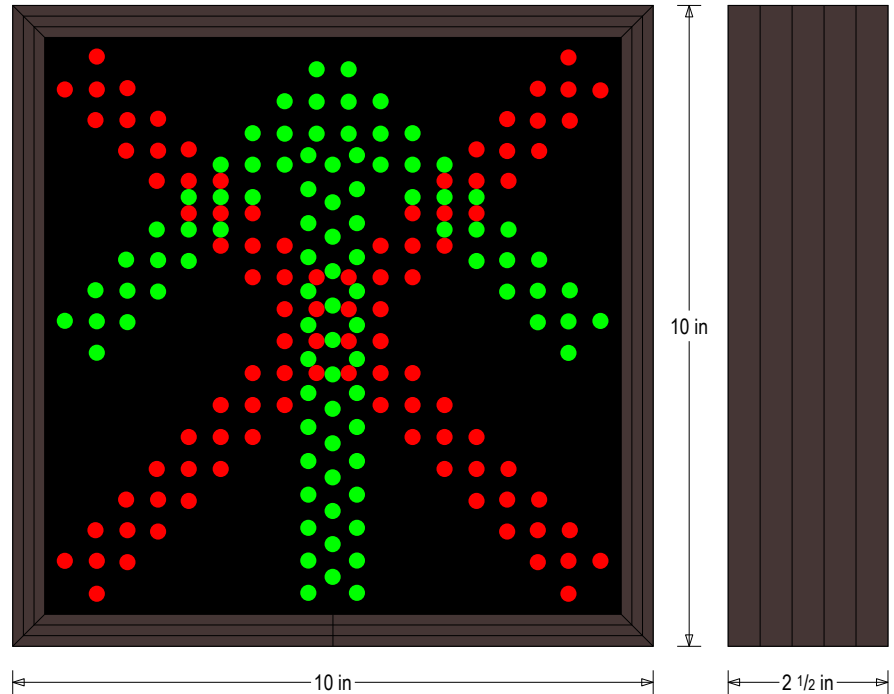

PRODUCT ID: 47632

Outdoor Blank-out LED Direct-view Sign

MODEL

TCL1010RG-I904TS/12-24VDC

DIMENSIONS

10" H x 10" W x 2.5" D (est. 3.495 lbs)

CLASS

CLASS: TCL Series

Control Method: Switch (not included) or external relay.

CONSTRUCTION

Back Construction: 0.050" Lift-n-Shift Back

Cabinet: 1-piece, corrosion resistant, extruded aluminum frame, 2.5" deep.

Face Material: 1/8" impact resistant, smoke-tinted polycarbonate (5109)

Faces: Single Faced Sign

Finish: Duranodic Bronze

Mounting Channel: None

ELECTRICAL

Flashing: Not Included

Input Voltage: 12-24 VDC

Photodimming: None

UL/cUL Listed: Listed for wet locations

MESSAGE

Illumination: Super bright direct view LEDs. Message blanks out when off.

Sign Messages: See message table below

MESSAGE	LED/COLOR	HEIGHT	AMPS
X	Red Wide Angle LED	8.375"	0.480-0.240
Up Arrow	Green Wide Angle LED	8.125"	0.747-0.373

NOTE: Above messages are independently controlled.

Directional Systems

2201 W 50th St.

Erie, PA 16509

Phone: (877) 827-8296

Fax: (877) 827-8291

Email: sales@directionalsystems.com

Website: www.directionalsystems.com

Product View

NOTE: Sign image may not exactly represent the finished product. For illustration purposes only.