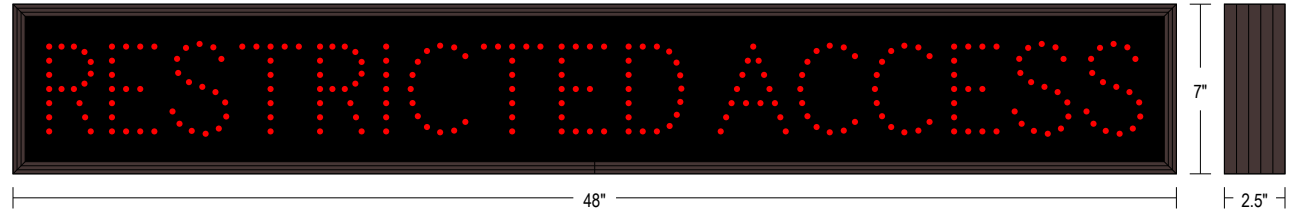

Faces: Single Faced Sign

Finish: Duranodic Bronze

Mounting Channel: None

ELECTRICAL

Flashing: Not Included

Input Voltage: 120-277 VAC

Photodimming: None

UL/cUL Listed: Listed for wet locations

MESSAGE

Illumination: Super bright direct view LEDs. Message blanks out when off.

Sign Messages: See message table below

Product View

NOTE: Sign image may not exactly represent the finished product. For illustration purposes only.

MESSAGE	LED/COLOR	HEIGHT	AMPS
---------	-----------	--------	------

RESTRICTED ACCESS	Red Wide Angle LED	3.5"	0.111-0.048
-------------------	--------------------	------	-------------

NOTE: Above messages are independently controlled.