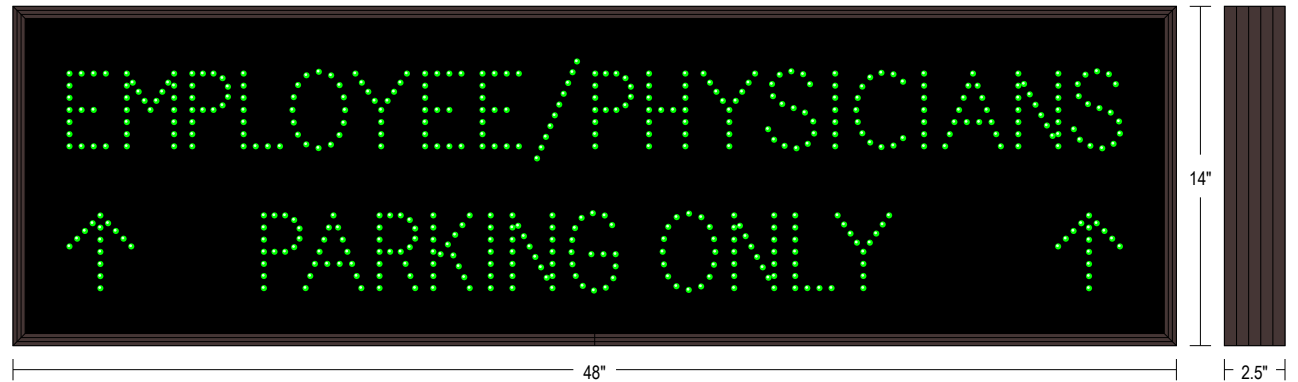

Faces: Single Faced Sign

Finish: Duranodic Bronze

Mounting Channel: None

ELECTRICAL

Flashing: Not Included

Input Voltage: 120-277 VAC

Photodimming: None

UL/cUL Listed: Listed for wet locations

MESSAGE

Illumination: Super bright direct view LEDs. Message blanks out when off.

Sign Messages: See message table below

Product View

NOTE: Sign image may not exactly represent the finished product. For illustration purposes only.