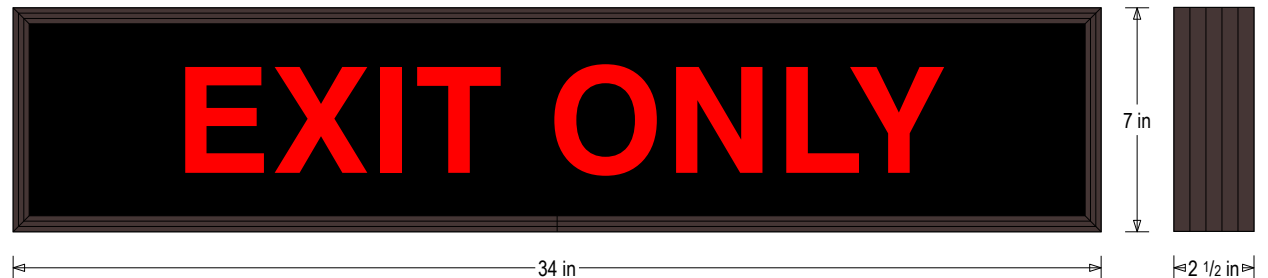

PRODUCT ID: 26609

Outdoor Blank-out LED Backlit Sign

MODEL

PHX734R-800/120-277VAC

DIMENSIONS

7" H x 34" W x 2.5" D (est. 6.367 lbs)

CLASS

Class: PHX Series

Control Method: Switch (not included) or external relay.

CONSTRUCTION

Back Construction: 0.050" Lift-n-Shift Back

Cabinet: 1-piece, corrosion resistant, extruded aluminum frame, 2.5" deep.

Face Material: 1/8" thick, dark grey diffused acrylic

Faces: Single Faced Sign

Finish: Duranodic Bronze

Graphic: Printed graphic applied to surface

Mounting Channel: None

ELECTRICAL

Flashing: Not Included

Input Voltage: 120-277 VAC

UL/cUL Listed: Listed for wet locations

MESSAGE

Color: Black opaque

Font: Swiss 721 Bold BT

Illumination: Backlit with high intensity LEDs. Message blanks out when off

Sign Messages: See message table below

MESSAGE	LED/COLOR	HEIGHT	AMPS
EXIT ONLY	Red Wide Angle LED	3.5"	0.231-0.100

NOTE: Above messages are independently controlled.

Directional Systems

2201 W 50th St.

Erie, PA 16509

Phone: (877) 827-8296

Fax: (877) 827-8291

Email: sales@directionalsystems.com

Website: www.directionalsystems.com

Product View

NOTE: Sign image may not exactly represent the finished product. For illustration purposes only.