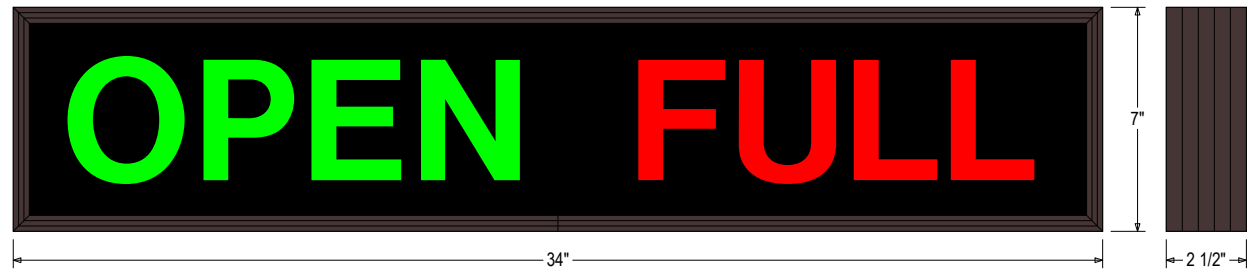

MESSAGE

Color: Black opaque

Font: Swiss 721 Bold BT

Illumination: Backlit with high intensity LEDs. Message blanks out when off

Sign Messages: See message table below

Product View

NOTE: Sign image may not exactly represent the finished product. For illustration purposes only.

MESSAGE

LED/COLOR

HEIGHT

AMPS

OPEN	Green Wide Angle LED	3.75"	0.173-0.075
FULL	Red Wide Angle LED	3.75"	0.116-0.050

NOTE: Above messages are independently controlled.

Sample Display Options

Frame Detail