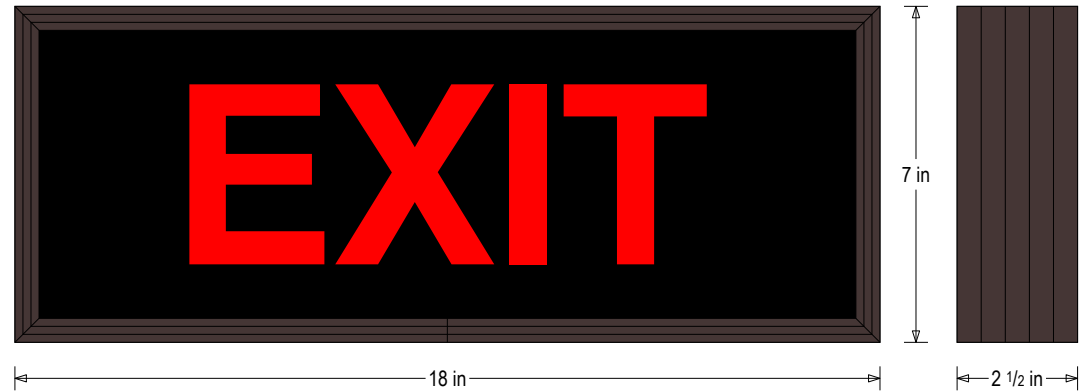

MESSAGE

Color: Black opaque

Font: Swiss 721 Bold BT

Illumination: Backlit with high intensity LEDs. Message blanks out when off

Sign Messages: See message table below

MESSAGE	LED/COLOR	HEIGHT	AMPS
EXIT	Red Wide Angle LED	3.75"	0.131-0.057

Product View

NOTE: Sign image may not exactly represent the finished product. For illustration purposes only.

Frame Detail