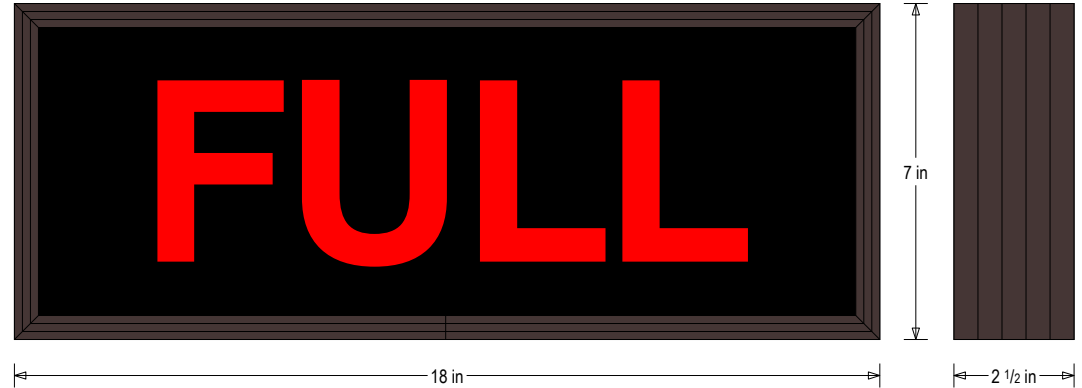

PRODUCT ID: 25926

Outdoor Blank-out LED Backlit Sign

MODEL

PHX718R-135/120-277VAC

DIMENSIONS

7" H x 18" W x 2.5" D (est. 4.637 lbs)

CLASS

Class: PHX Series

MESSAGE

Color: Black opaque

Font: Swiss 721 Bold BT

Illumination: Backlit with high intensity LEDs. Message blanks out when off

Sign Messages: See message table below

MESSAGE	LED/COLOR	HEIGHT	AMPS
FULL	Red Wide Angle LED	3.75"	0.131-0.057

Product View

NOTE: Sign image may not exactly represent the finished product. For illustration purposes only.

Frame Detail