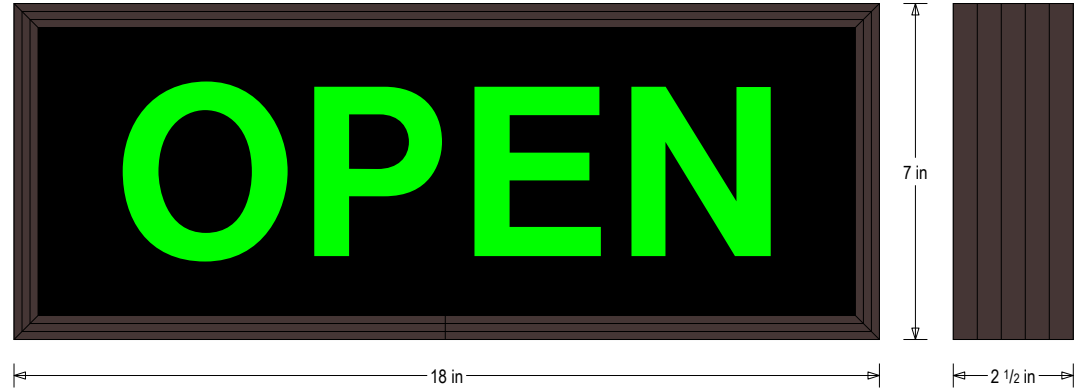

MESSAGE

Color: Black opaque

Font: Swiss 721 Bold BT

Illumination: Backlit with high intensity LEDs. Message blanks out when off

Sign Messages: See message table below

Product View

NOTE: Sign image may not exactly represent the finished product. For illustration purposes only.