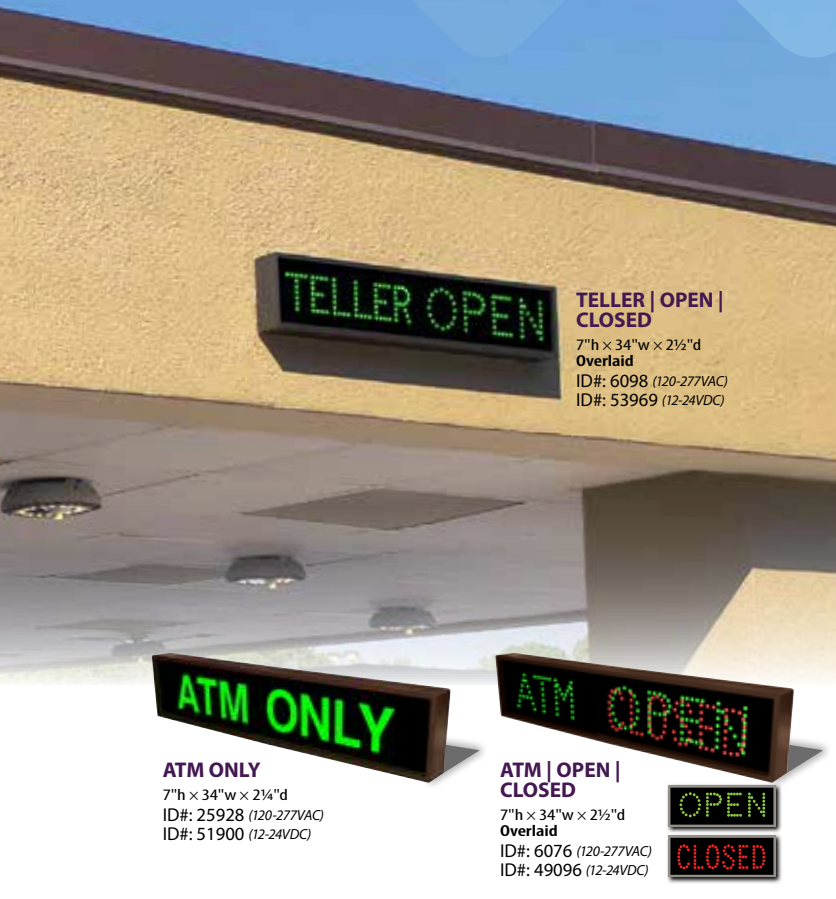

TELLER OPEN

TELLER | OPEN | CLOSED
7" h x 34" w x 2 1/2" d
Overlaid
ID#: 6098 (120-277VAC)
ID#: 53969 (12-24VDC)

ATM ONLY

7" h x 34" w x 2 1/4" d
ID#: 25928 (120-277VAC)
ID#: 51900 (12-24VDC)

ATM | OPEN | CLOSED

7" h x 34" w x 2 1/2" d
Overlaid
ID#: 6076 (120-277VAC)
ID#: 49096 (12-24VDC)

OPEN
CLOSED

My lanes are multi-functional!

We have you covered.

Direct motorists to an open pickup window or teller lane using our eco-friendly LED signs.

Change lane status or available services with the flick of a switch.

Choose a sign with multiple messages to give you the flexibility to change the flow of traffic or services available at any time.

Use your sign to effectively communicate to motorist in your drive-thru and keep customers moving quickly.