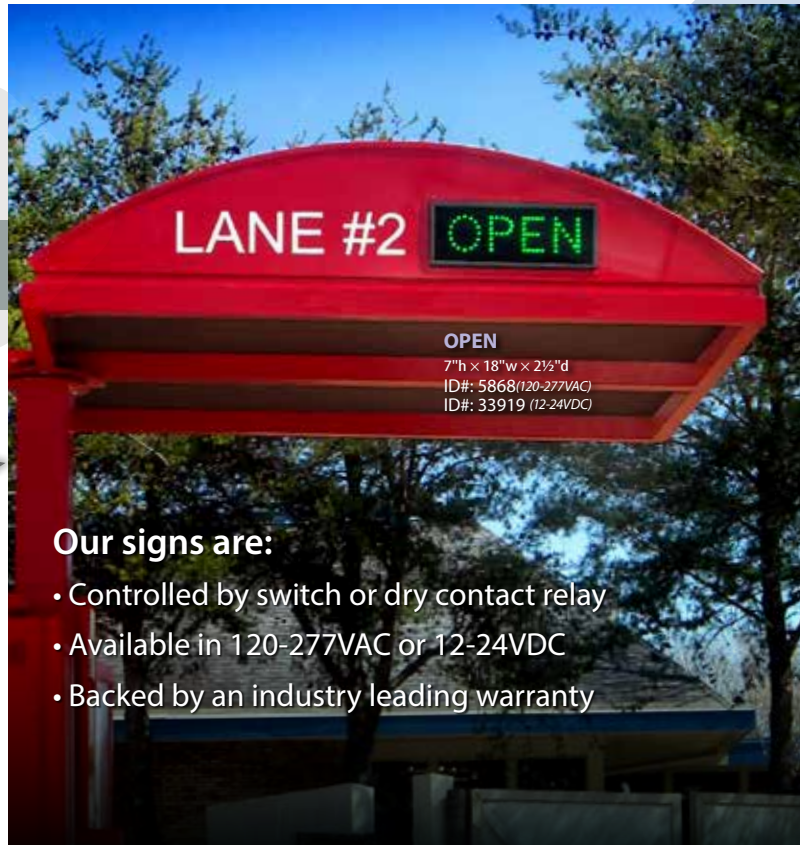

OPEN
7" h x 18" w x 2 1/2" d
ID#: 5868 (120-277VAC)
ID#: 33919 (12-24VDC)

Our signs are:

- Controlled by switch or dry contact relay
- Available in 120-277VAC or 12-24VDC
- Backed by an industry leading warranty

Did you know...?

We have a library of tens of thousands of custom messages specific to customers just like you.

Say what you want, say what you need!