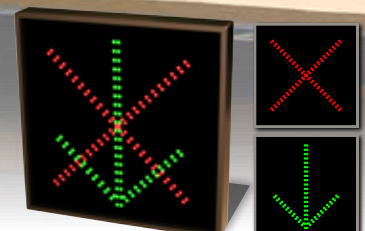

X | Down Arrow
18" h x 18" w x 2 1/2" d
Overlaid Double Stroke
ID#: 5492 (120-277VAC)
ID#: 30130 (12-24VDC)

Directional Systems

877-827-8296