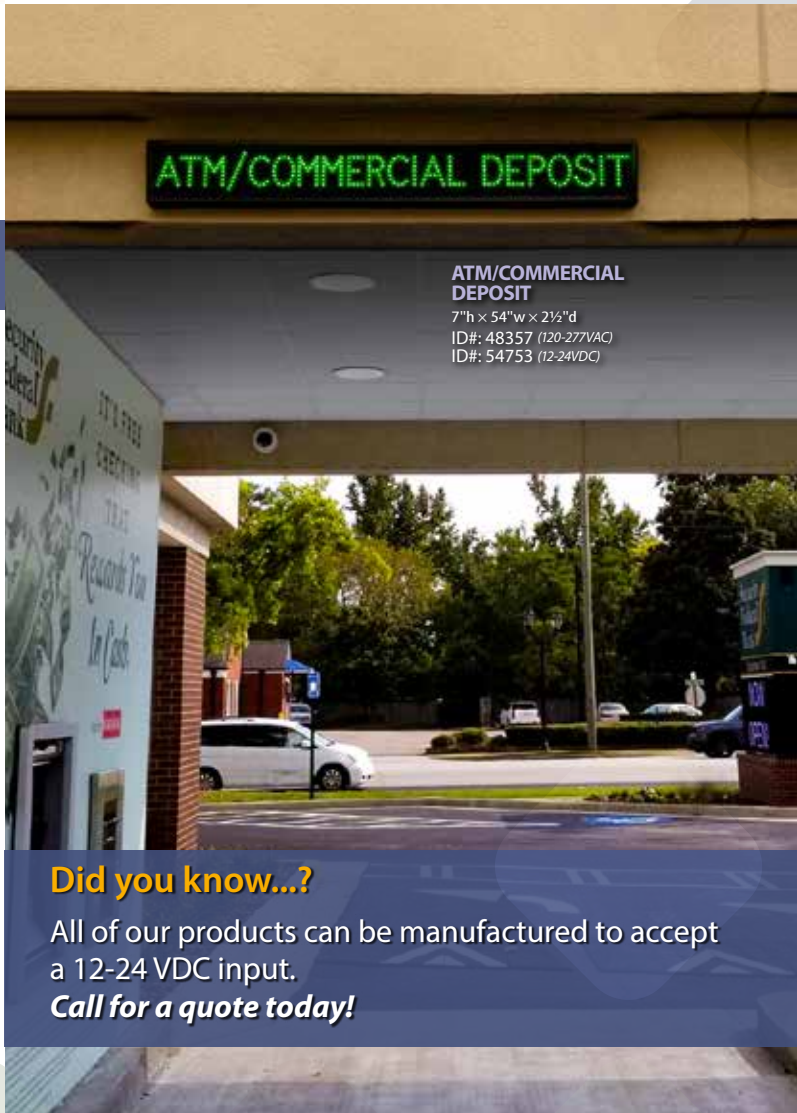

ATM/COMMERCIAL DEPOSIT

ATM/COMMERCIAL DEPOSIT
7" h x 54" w x 2 1/2" d
ID#: 48357 (120-277VAC)
ID#: 54753 (12-24VDC)

TCIL Series LED Signals

Designed for directing traffic easily and without confusion. Our TCIL series signals have a user serviceable light source and can be customized by LED color and flashing effects.

Available in:

- Horizontal or vertical orientations
- Post or surface mount
- 120-277VAC or 12-24VDC