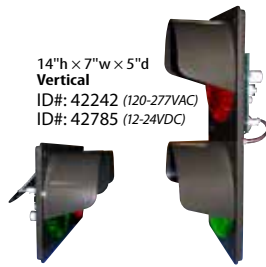

Available in:

- Horizontal or vertical orientations
- Post or surface mount
- 120-277VAC or 12-24VDC

LED Traffic Controller
 7" h x 14" w x 6" d
Horizontal
 ID#: 52170 (120-277VAC)
 ID#: 51593 (12-24VDC)