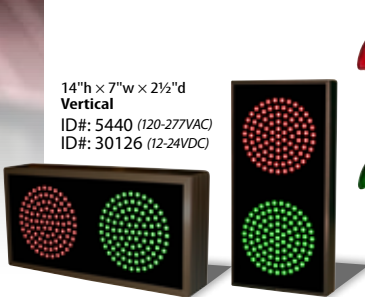

**Double Indicator Dots
w/o Hoods**
7" h x 14" w x 2 1/2" d
Horizontal
ID#: 10893 (120-277VAC)
ID#: 33103 (12-24VDC)

14" h x 7" w x 2 1/2" d
Vertical
ID#: 5440 (120-277VAC)
ID#: 30126 (12-24VDC)