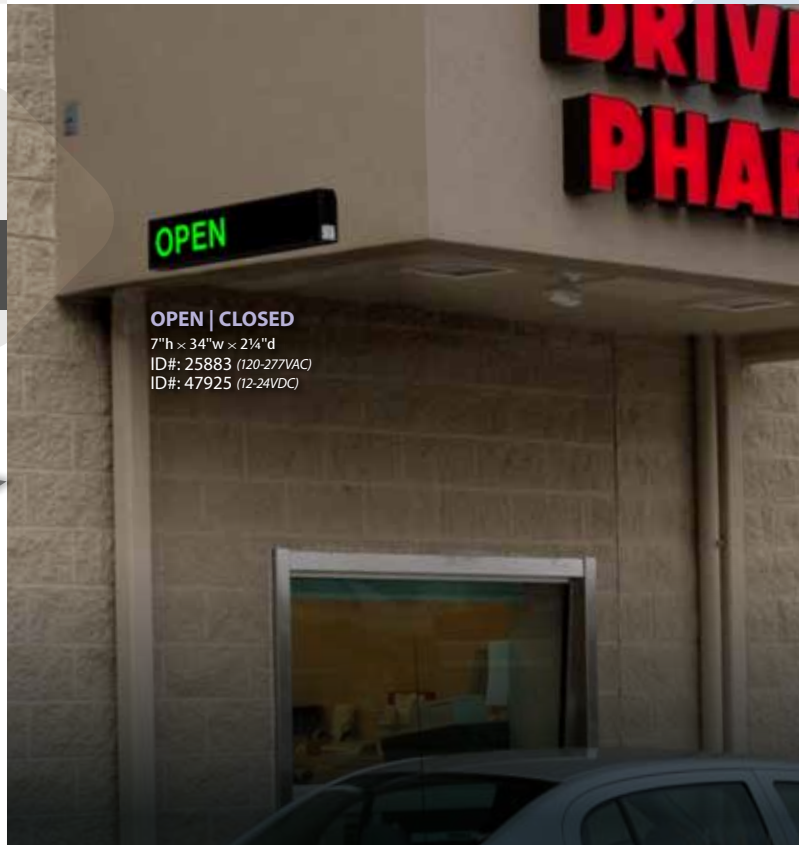

OPEN | CLOSED
7" h x 34" w x 2 1/4" d
ID#: 25883 (120-277VAC)
ID#: 47925 (12-24VDC)

Did you know...?

We believe in American workers. Our products are proudly engineered, assembled and tested in the USA.